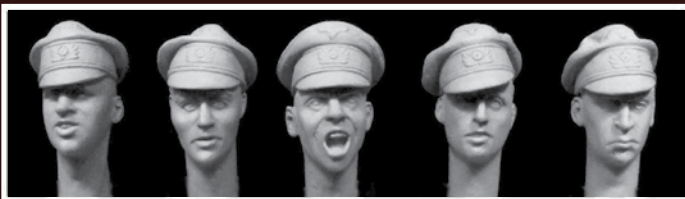

HGH30 German officer's 'crusher' caps, WW2

Model HGH30 Scale 1:35 Media resin Price Band A